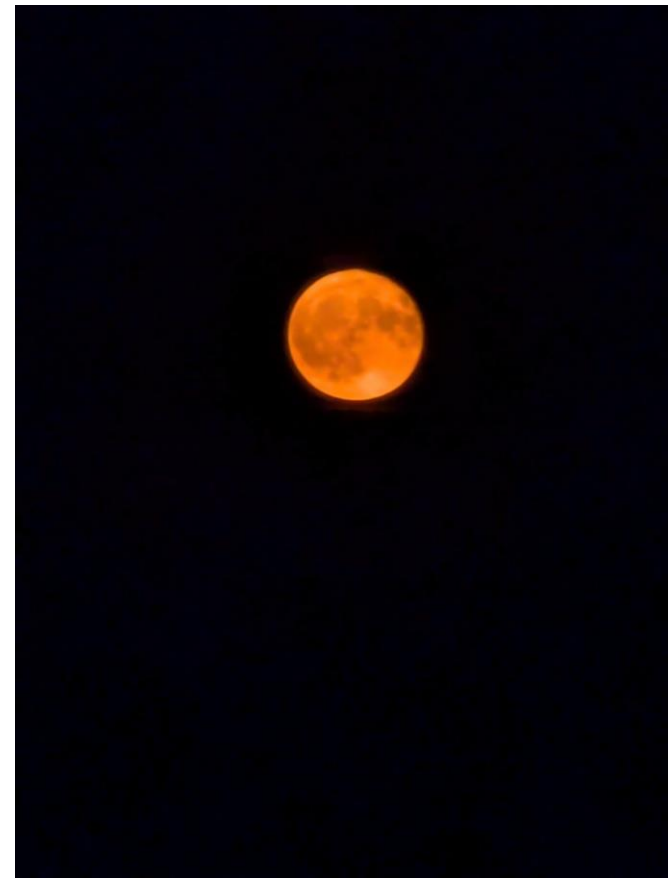

Can you spot what's wrong with these pictures?

FAKE VS. REAL (K TO GR. 3)

Look at the huge moon beside the rainbow!

The moon picture is behind

Look at the biggest woodpecker ever!

Two separate pictures

The water is so nice and blue!

The colours were enhanced

Asked AI to make the rainbow brighter

**THESE PEOPLE ARE
RIGHT BESIDE
NIAGARA FALLS!**

The angle of the picture and zoom.

Prompt: a cat floating over a sofa

What is wrong with the pictures?

The result!

Sometimes images are weird

- Prompt: a dog riding a bicycle

Warning: the dogs look funny