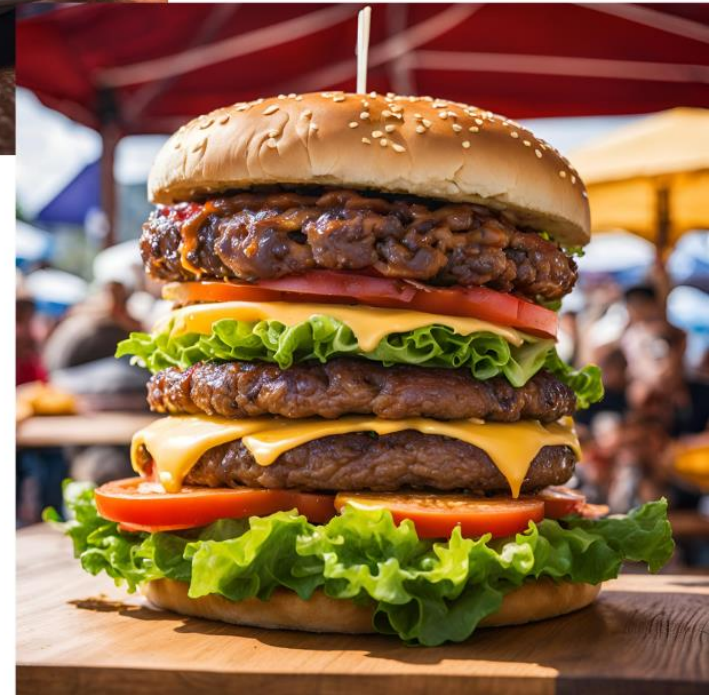

Can you spot what's wrong with these pictures?

FAKE VS. REAL (K TO GR. 3)

Look at the huge moon beside the rainbow!

The moon picture is behind

Look at the biggest woodpecker ever!

Two separate pictures

The water is so nice and blue!

The colours were enhanced

Asked AI to make the rainbow brighter

**THESE PEOPLE ARE
RIGHT BESIDE
NIAGARA FALLS!**

The angle of the picture and zoom.

Prompt: a cat floating over a sofa

What is wrong with the pictures?

Are they real?

How do you know?

Prompt: biggest hamburger
ever

ARE THESE HAMBURGERS
REAL?

ARE THEY THE BIGGEST?

HOW COULD WE KNOW?

With Canva Free online AI Image generator

- Prompt: ice cream with pickles and bacon

The result!

Sometimes images are weird

- Prompt: a dog riding a bicycle

Warning: the dogs look funny